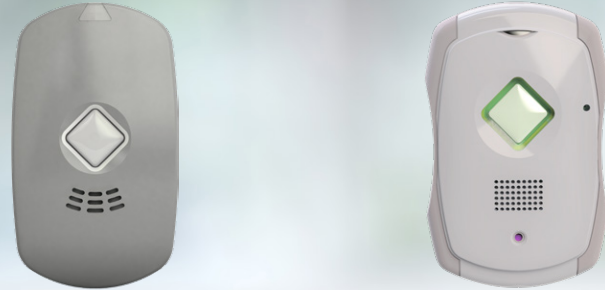

LIBRIS® FEATURE COMPARISON

Libris and Libris 2

	Libris	Libris 2
Location Services		
AGPS (SUPL Services)	No	Yes
Wi-Fi SID Mapping	No	Yes
GPS and Location Based Services	Yes	Yes
Audio		
Increased Amplitude	No	Yes
IP67 Analog Microphone	No	Yes
Noise Cancellation	No	Yes
Motion Detection		
Accelerometer / Gyroscope / Magnetometer Inside Device for Fall Detection	Yes	Yes
Device Worn on Neck or Belt Clip for Fall Detection	Yes	Yes
Activity Monitoring	No	Yes
Power Management		
Battery Life	36 Hours	36 Hours
USB charge port	No	Yes
Human Interface		
LED lights	Yes	Yes
Audio Prompts	Yes	Yes
Connectivity		
Bluetooth	2.1 EDR	BTLE
Cellular	3G	4G LTE